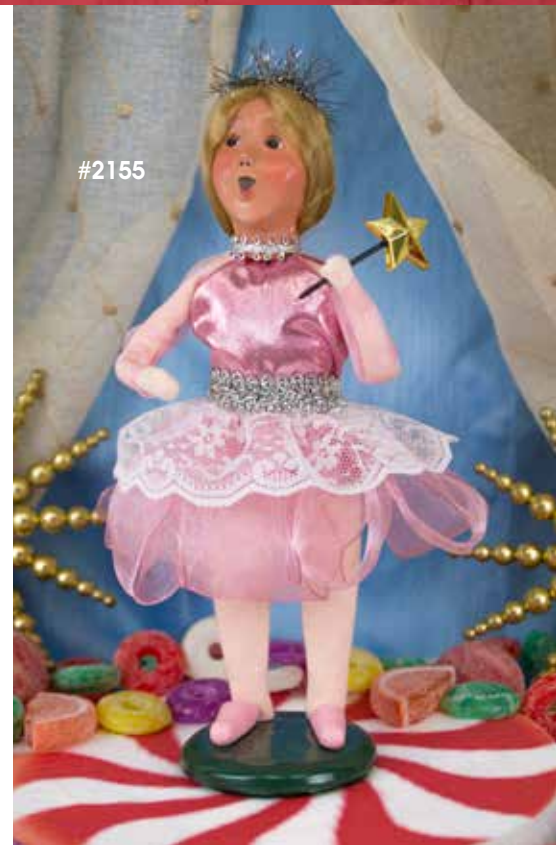

NUTCRACKER BALLET

A Holiday Masterpiece

Over 100 years old, the Nutcracker Ballet was first presented at the Mariinsky Theatre in Russia (1892). This holiday classic is the enchanting adventure of young Clara and her favorite Christmas toy, the Nutcracker, which comes alive on Christmas Eve and whisks her away to a magical kingdom.

#2151	Clara	#2154	Drosselmeyer
#2152	Nutcracker	#2155	Sugar Plum Fairy
#2153	Mouse King	#664	Decorated Tree (18" High; Requires 3 "AA" Batteries; Not Included.)