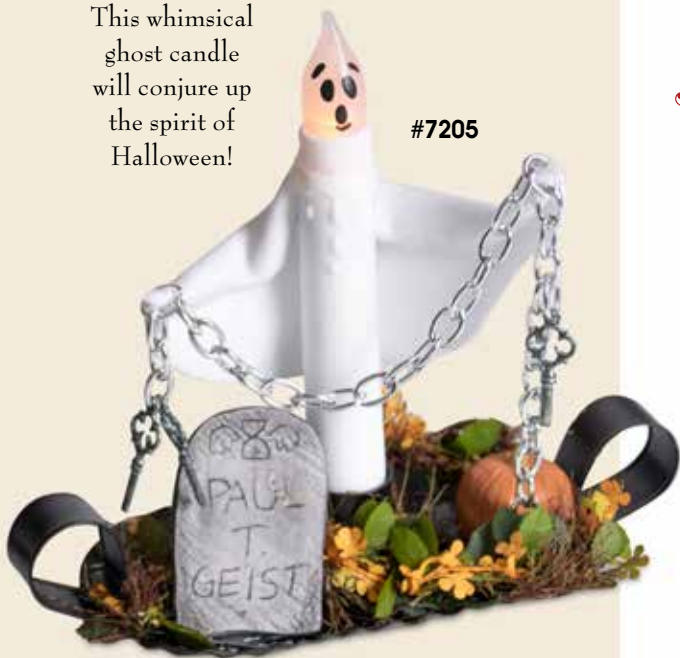

#KEY

Christmas Magic

For those who do not have a chimney, place this magic key outside on Christmas Eve for Santa to come through the front door!

This makes a great Christmas tree ornament, too!

#KEY Magic Santa Key
(Metal; 4.5" Long)

#7201

#7202

#7171C

#7203

This whimsical ghost candle will conjure up the spirit of Halloween!

#7205

#7205 Halloween Light
requires 2 AA batteries; not included
(7"H x 7.5"W)

New! HALLOWEEN

Halloween wouldn't be complete without these Witches — who are ready to bewitch your house!

- #7201 Witch w/ Star Cape
- #7202 Witch w/ Candy
- #7203 Witch Gnome (10" High)
- #7171C Halloween Cat (4" High)