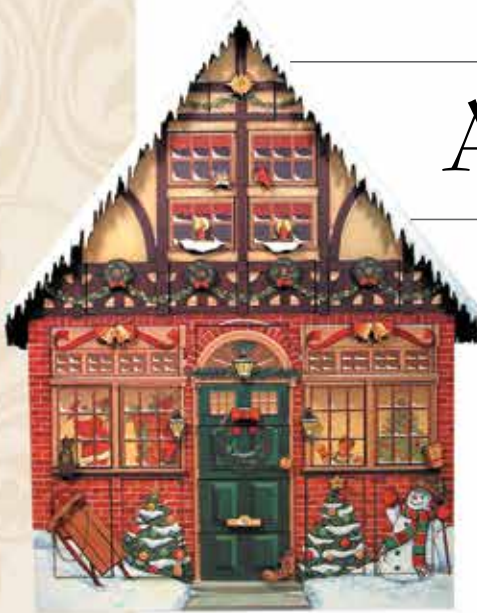

#632
English Mailbox
(11" High)

ADVENT CALENDARS

#AC01 Christmas House
(22"H x 16"W)

For generations, families have marked the coming of Christmas in a variety of ways. From simple chalk markings to lighting candles, families have employed unique ways to count the 24 days before Christmas. Thoughtfully designed with 24 numbered doors, behind which small surprises can be hidden for each day, these wooden calendars can be used year after year, providing a tradition that your family is sure to treasure!