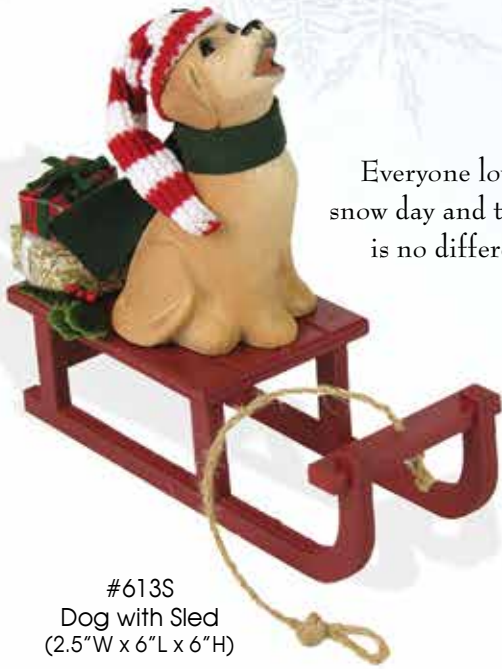

#6694
Polar Bear Cub
with Hat
(4.5"H)

#6811
Penguin
(6"H)

#6812
Penguin on
Snow Saucer
(5.5"H)

#6121
Yellow Cat
(4" High)

#6123
White Cat
(4" High)

#6122
Black Tuxedo Cat
(4" High)

#613S
Dog with Sled
(2.5"W x 6"L x 6"H)